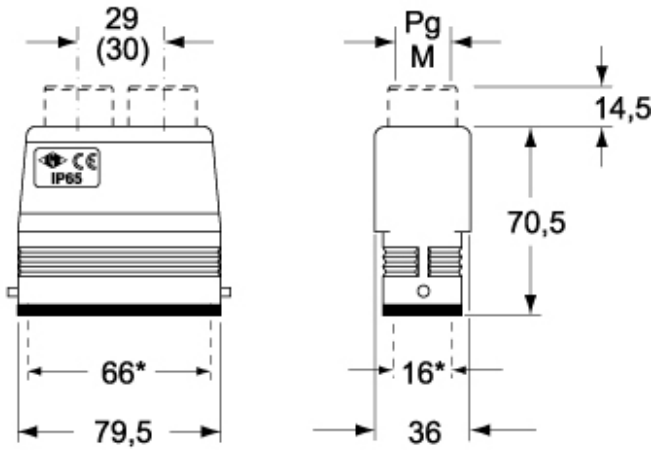

Part number

CZAV 25 L216

Catalogue drawings

CZAV L2 - (MZAV L2) - [MZFV L2]